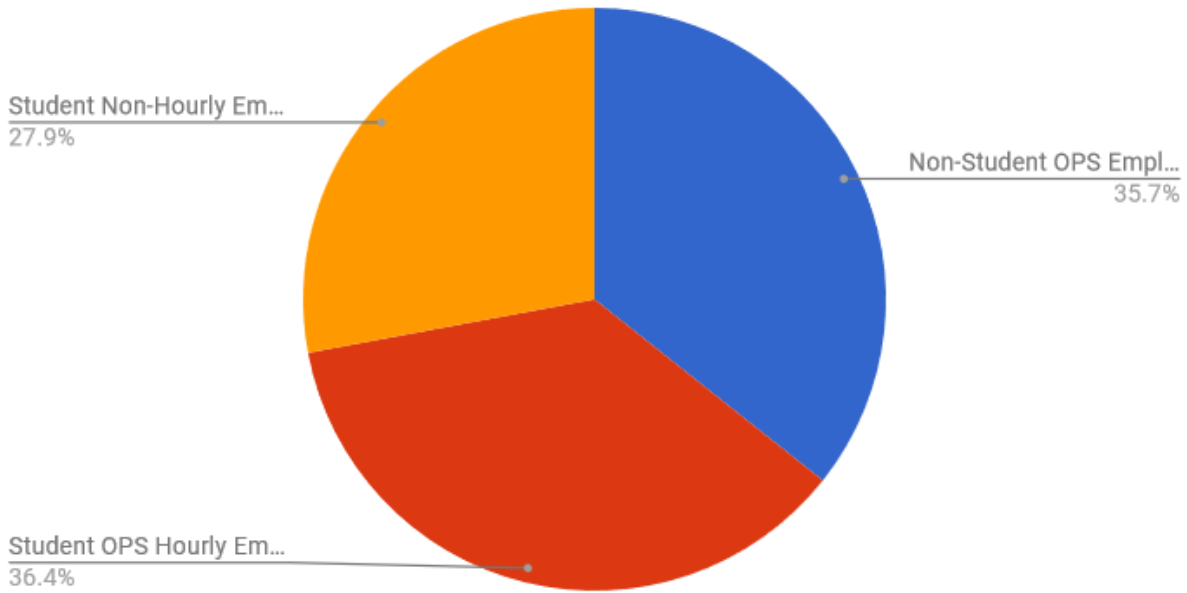

Student OPS Hourly Employee Data

Non-Student OPS Employees	Student OPS Hourly Employees	Student Non-Hourly Employees
---------------------------	------------------------------	------------------------------

UF OPS Workers

Out of 15,357 OPS Employees

5,479	5,587	4,291
-------	-------	-------

Duration of Student Hourly OPS Employment

3+ Years	8.90%
2-3 Years	13.60%
1-2 Years	28.90%
Under 1 Year	48.60%

Student OPS Hourly Employee Data